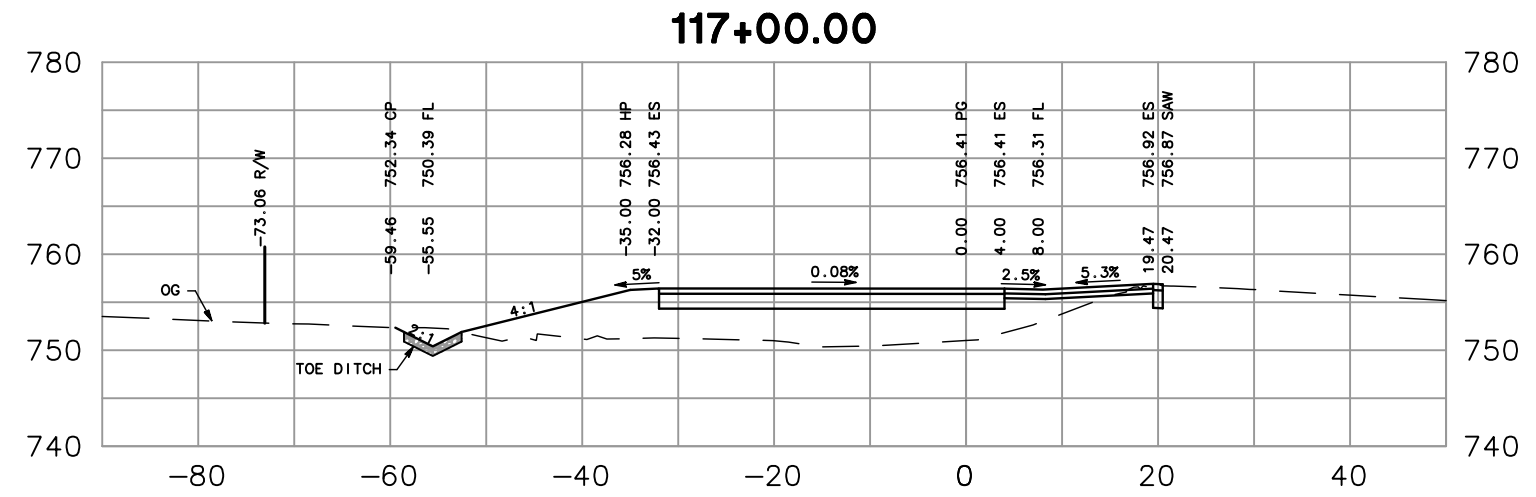

**SILVA VALLEY
GENERAL CROSS SECTIONS**

"W1" LINE

107+00.00

106+50.00

**SILVA VALLEY
GENERAL CROSS SECTIONS**

"W1" LINE

114+50.00

114+00.00

113+50.00

SILVA VALLEY GENERAL CROSS SECTIONS

"W1" LINE

**SILVA VALLEY
GENERAL CROSS SECTIONS**

"W1" LINE

**SILVA VALLEY
GENERAL CROSS SECTIONS**

"W1" LINE

**SILVA VALLEY
GENERAL CROSS SECTIONS**

"W1" LINE