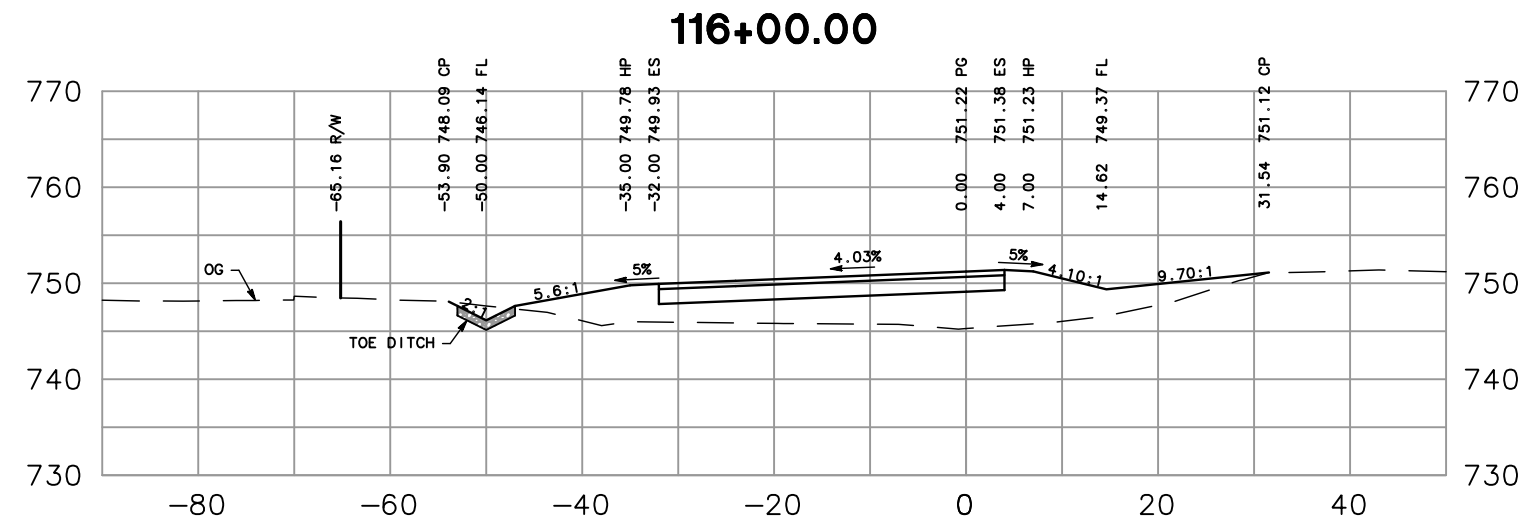

**SILVA VALLEY
GENERAL CROSS SECTIONS**

"W1" LINE

107+00.00

106+50.00

**SILVA VALLEY
GENERAL CROSS SECTIONS**

"W1" LINE

114+50.00

114+00.00

113+50.00

SILVA VALLEY GENERAL CROSS SECTIONS

"W1" LINE

**SILVA VALLEY
GENERAL CROSS SECTIONS**

"W1" LINE

**SILVA VALLEY
GENERAL CROSS SECTIONS**

"W1" LINE

**SILVA VALLEY
GENERAL CROSS SECTIONS**

"W1" LINE