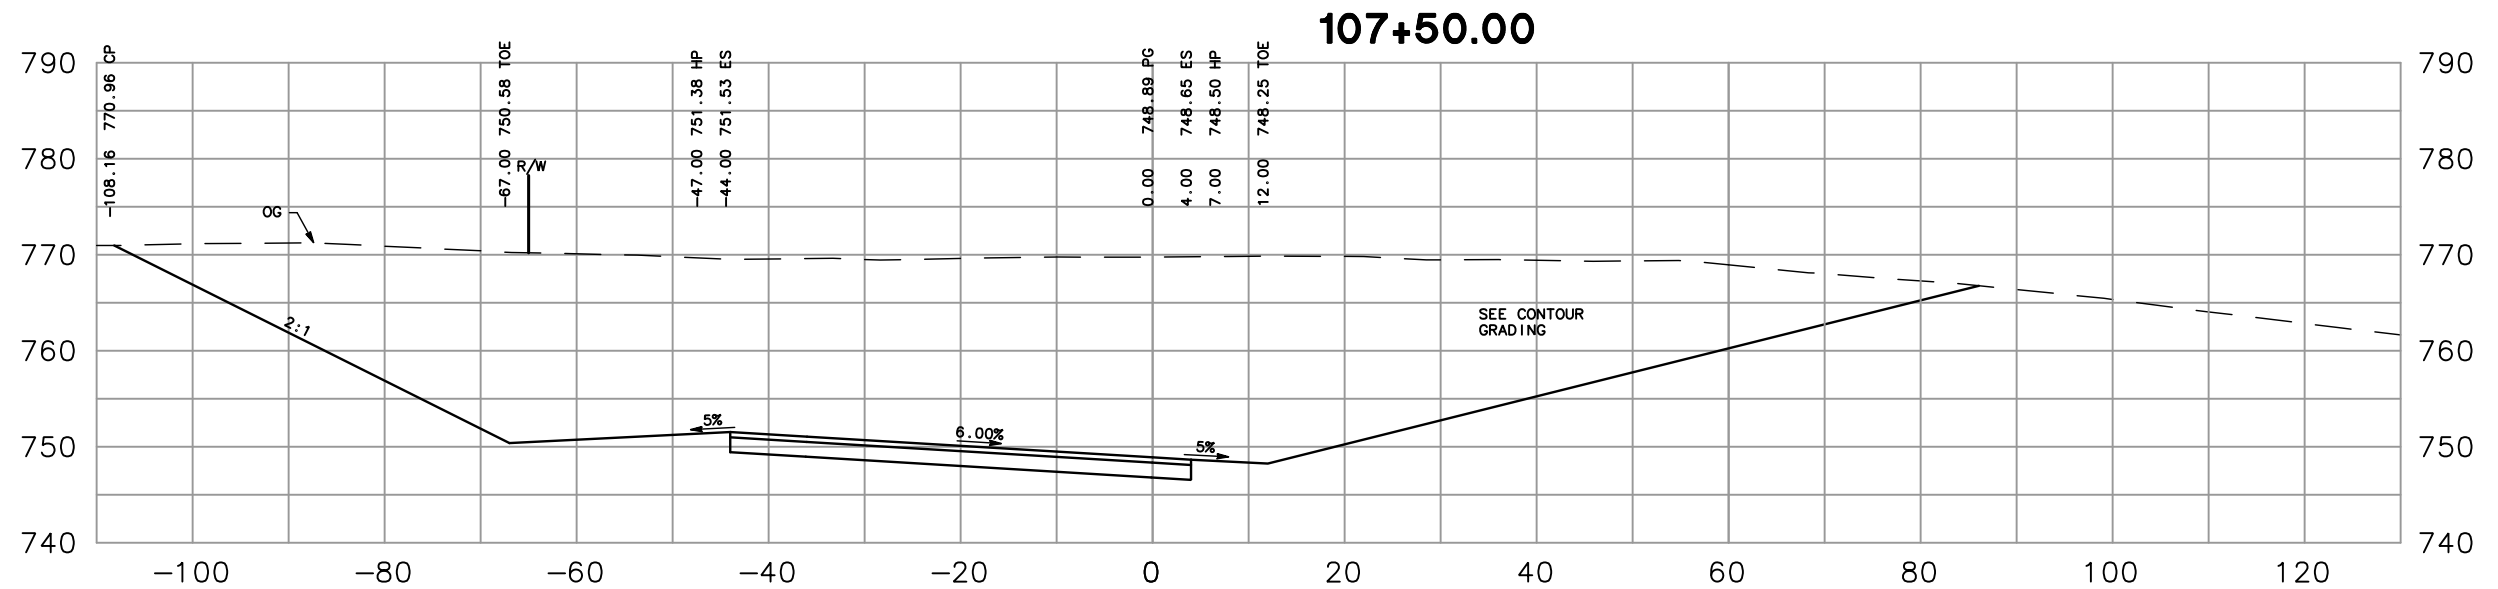

**SILVA VALLEY
GENERAL CROSS SECTIONS**

"W1" LINE

107+00.00

106+50.00

**SILVA VALLEY
GENERAL CROSS SECTIONS**

"W1" LINE

114+50.00

114+00.00

113+50.00

SILVA VALLEY GENERAL CROSS SECTIONS

"W1" LINE

**SILVA VALLEY
GENERAL CROSS SECTIONS**

"W1" LINE

**SILVA VALLEY
GENERAL CROSS SECTIONS**

"W1" LINE

**SILVA VALLEY
GENERAL CROSS SECTIONS**

"W1" LINE