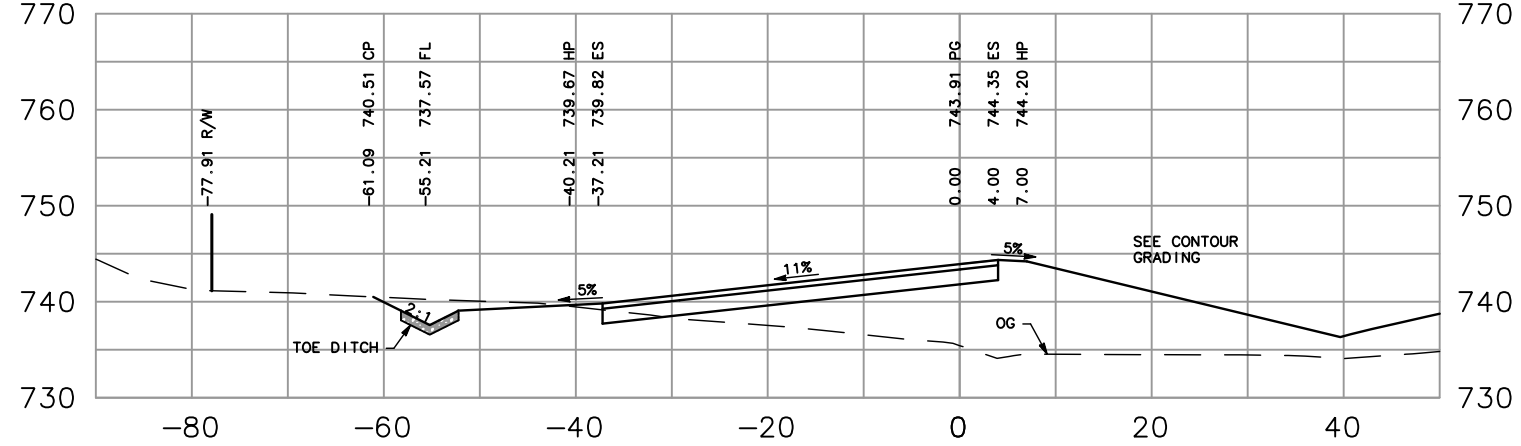

**SILVA VALLEY
GENERAL CROSS SECTIONS**

"W1" LINE

107+00.00

106+50.00

**SILVA VALLEY
GENERAL CROSS SECTIONS**

"W1" LINE

114+50.00

114+00.00

113+50.00

SILVA VALLEY GENERAL CROSS SECTIONS

"W1" LINE

**SILVA VALLEY
GENERAL CROSS SECTIONS**

"W1" LINE

**SILVA VALLEY
GENERAL CROSS SECTIONS**

"W1" LINE

**SILVA VALLEY
GENERAL CROSS SECTIONS**

"W1" LINE