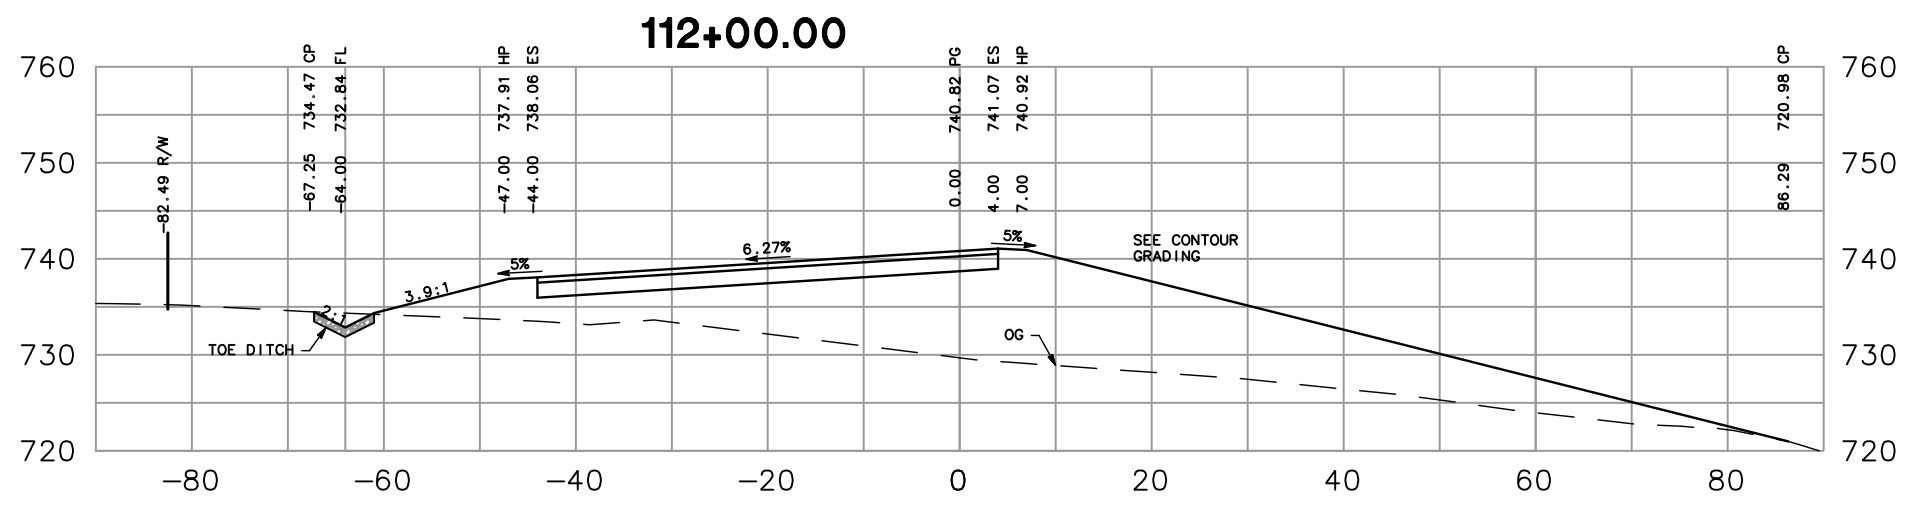

**SILVA VALLEY
GENERAL CROSS SECTIONS**

"W1" LINE

107+00.00

106+50.00

**SILVA VALLEY
GENERAL CROSS SECTIONS**

"W1" LINE

114+50.00

114+00.00

113+50.00

SILVA VALLEY GENERAL CROSS SECTIONS

"W1" LINE

**SILVA VALLEY
GENERAL CROSS SECTIONS**

"W1" LINE

**SILVA VALLEY
GENERAL CROSS SECTIONS**

"W1" LINE

**SILVA VALLEY
GENERAL CROSS SECTIONS**

"W1" LINE