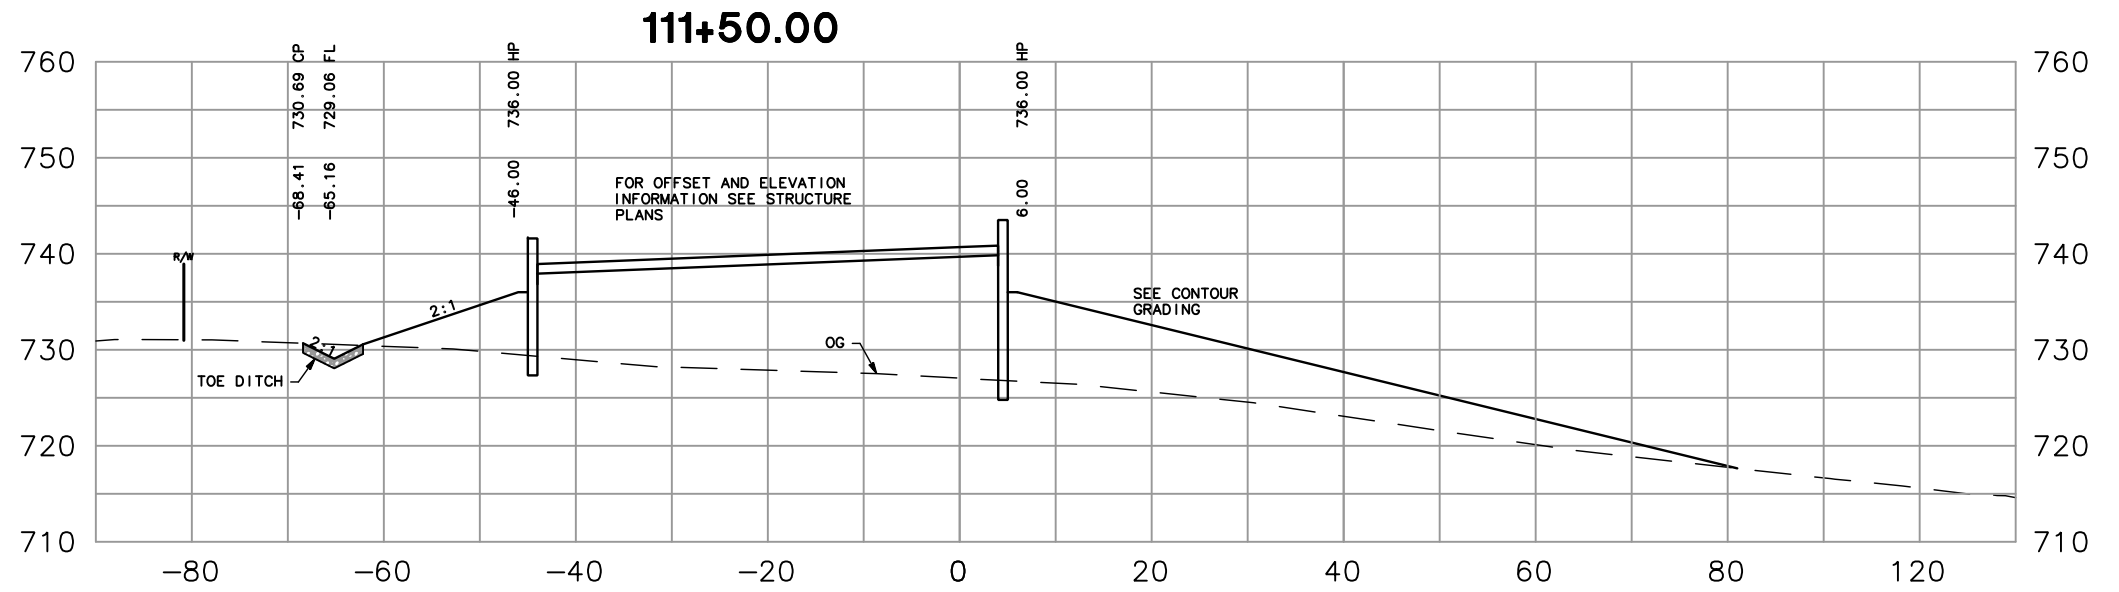

**SILVA VALLEY
GENERAL CROSS SECTIONS**

"W1" LINE

107+00.00

106+50.00

**SILVA VALLEY
GENERAL CROSS SECTIONS**

"W1" LINE

114+50.00

114+00.00

113+50.00

SILVA VALLEY GENERAL CROSS SECTIONS

"W1" LINE

**SILVA VALLEY
GENERAL CROSS SECTIONS**

"W1" LINE

**SILVA VALLEY
GENERAL CROSS SECTIONS**

"W1" LINE

**SILVA VALLEY
GENERAL CROSS SECTIONS**

"W1" LINE