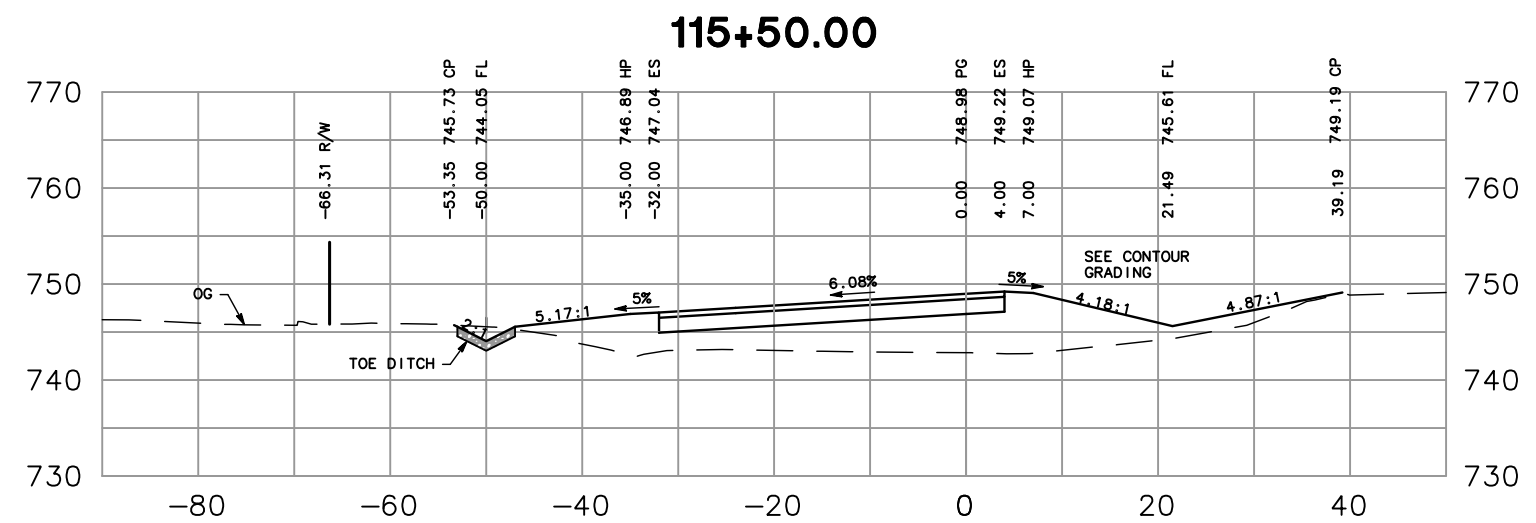

**SILVA VALLEY
GENERAL CROSS SECTIONS**

"W1" LINE

107+00.00

106+50.00

**SILVA VALLEY
GENERAL CROSS SECTIONS**

"W1" LINE

114+50.00

114+00.00

113+50.00

SILVA VALLEY GENERAL CROSS SECTIONS

"W1" LINE

**SILVA VALLEY
GENERAL CROSS SECTIONS**

"W1" LINE

**SILVA VALLEY
GENERAL CROSS SECTIONS**

"W1" LINE

**SILVA VALLEY
GENERAL CROSS SECTIONS**

"W1" LINE