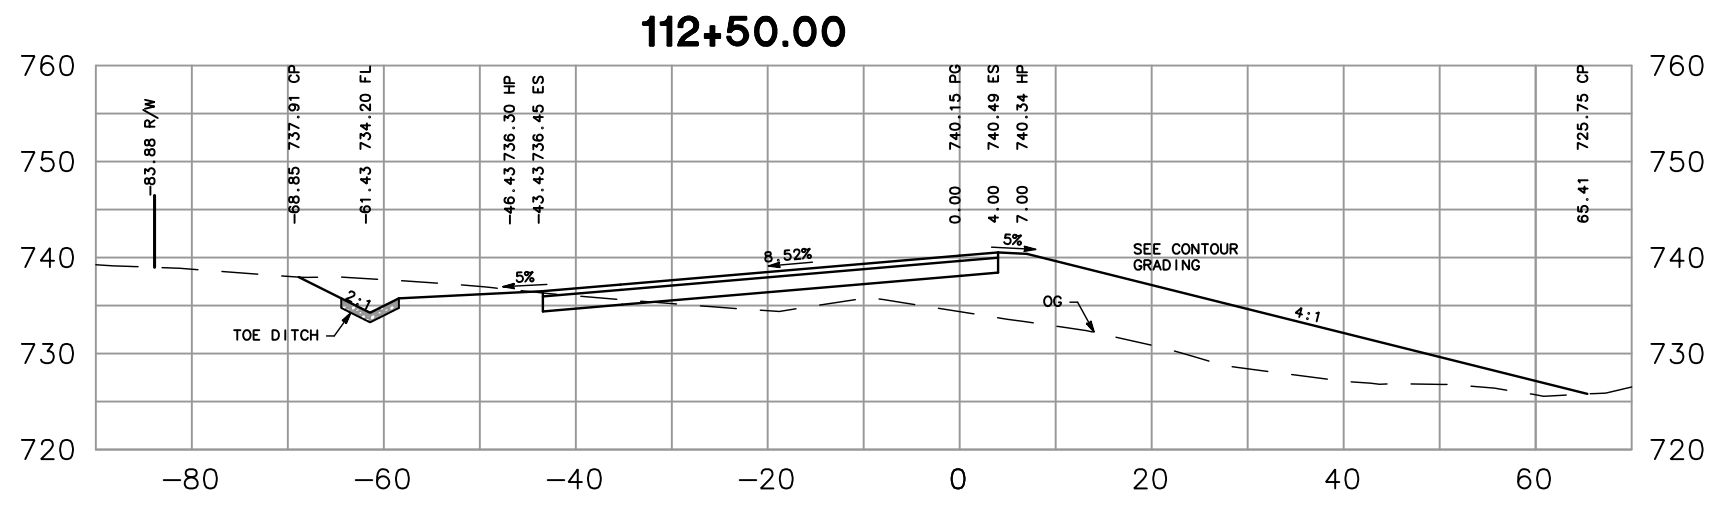

**SILVA VALLEY
GENERAL CROSS SECTIONS**

"W1" LINE

107+00.00

106+50.00

**SILVA VALLEY
GENERAL CROSS SECTIONS**

"W1" LINE

114+50.00

114+00.00

113+50.00

SILVA VALLEY GENERAL CROSS SECTIONS

"W1" LINE

**SILVA VALLEY
GENERAL CROSS SECTIONS**

"W1" LINE

**SILVA VALLEY
GENERAL CROSS SECTIONS**

"W1" LINE

**SILVA VALLEY
GENERAL CROSS SECTIONS**

"W1" LINE