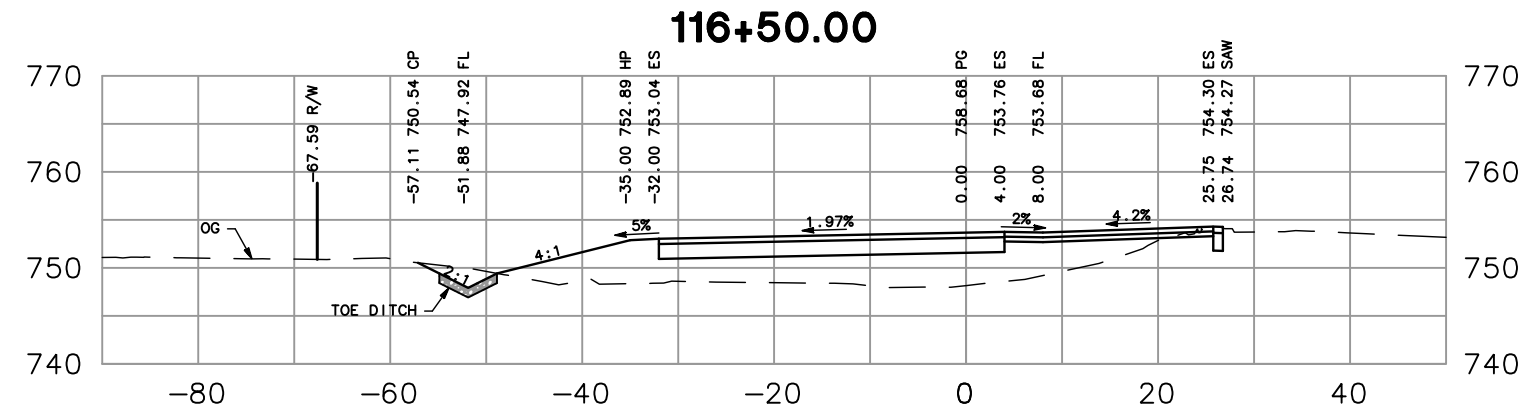

**SILVA VALLEY
GENERAL CROSS SECTIONS**

"W1" LINE

107+00.00

106+50.00

**SILVA VALLEY
GENERAL CROSS SECTIONS**

"W1" LINE

114+50.00

114+00.00

113+50.00

SILVA VALLEY GENERAL CROSS SECTIONS

"W1" LINE

**SILVA VALLEY
GENERAL CROSS SECTIONS**

"W1" LINE

**SILVA VALLEY
GENERAL CROSS SECTIONS**

"W1" LINE

**SILVA VALLEY
GENERAL CROSS SECTIONS**

"W1" LINE