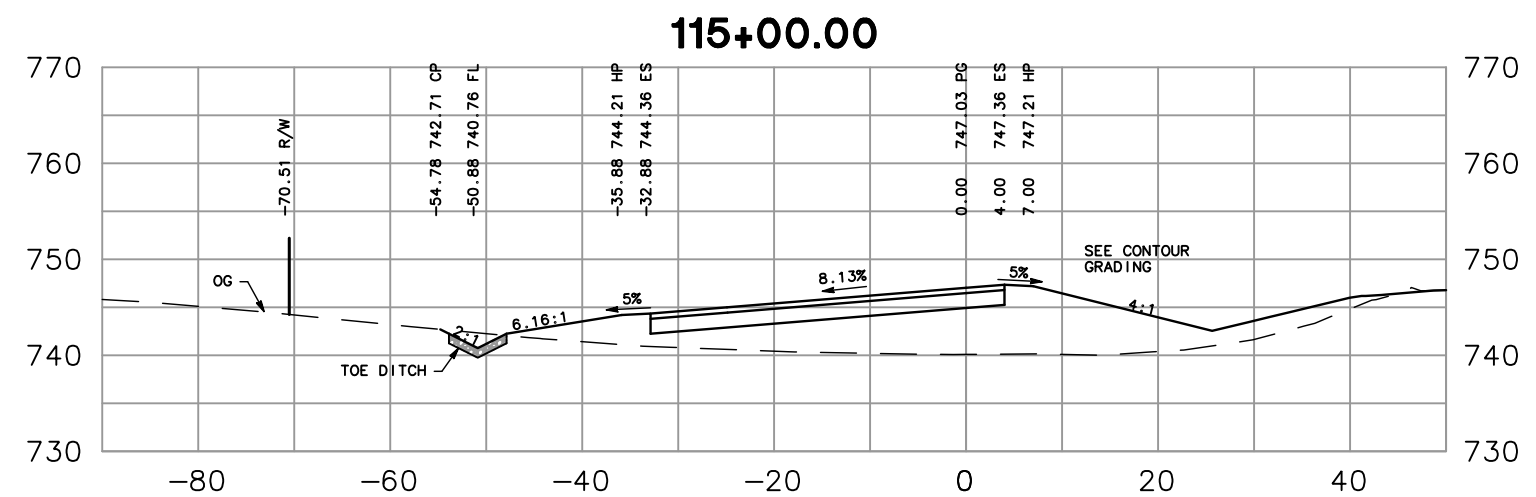

**SILVA VALLEY
GENERAL CROSS SECTIONS**

"W1" LINE

107+00.00

106+50.00

**SILVA VALLEY
GENERAL CROSS SECTIONS**

"W1" LINE

114+50.00

114+00.00

113+50.00

SILVA VALLEY GENERAL CROSS SECTIONS

"W1" LINE

**SILVA VALLEY
GENERAL CROSS SECTIONS**

"W1" LINE

**SILVA VALLEY
GENERAL CROSS SECTIONS**

"W1" LINE

**SILVA VALLEY
GENERAL CROSS SECTIONS**

"W1" LINE