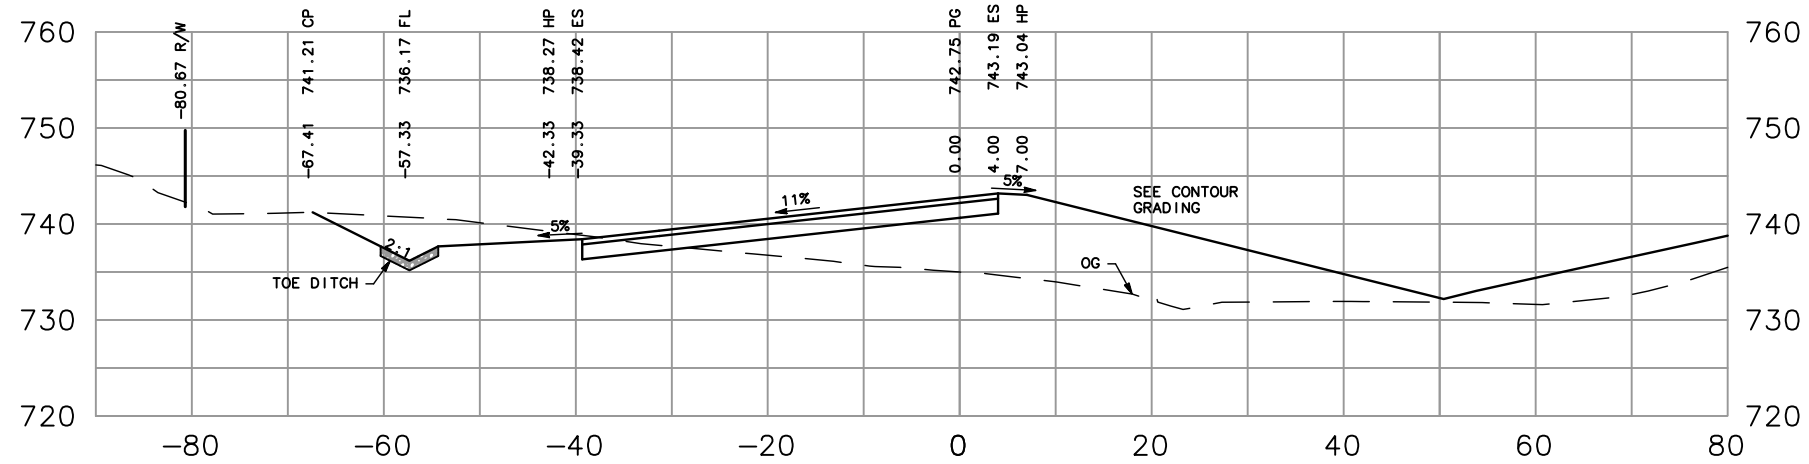

**SILVA VALLEY
GENERAL CROSS SECTIONS**

"W1" LINE

107+00.00

106+50.00

**SILVA VALLEY
GENERAL CROSS SECTIONS**

"W1" LINE

114+50.00

114+00.00

113+50.00

SILVA VALLEY GENERAL CROSS SECTIONS

"W1" LINE

**SILVA VALLEY
GENERAL CROSS SECTIONS**

"W1" LINE

**SILVA VALLEY
GENERAL CROSS SECTIONS**

"W1" LINE

**SILVA VALLEY
GENERAL CROSS SECTIONS**

"W1" LINE