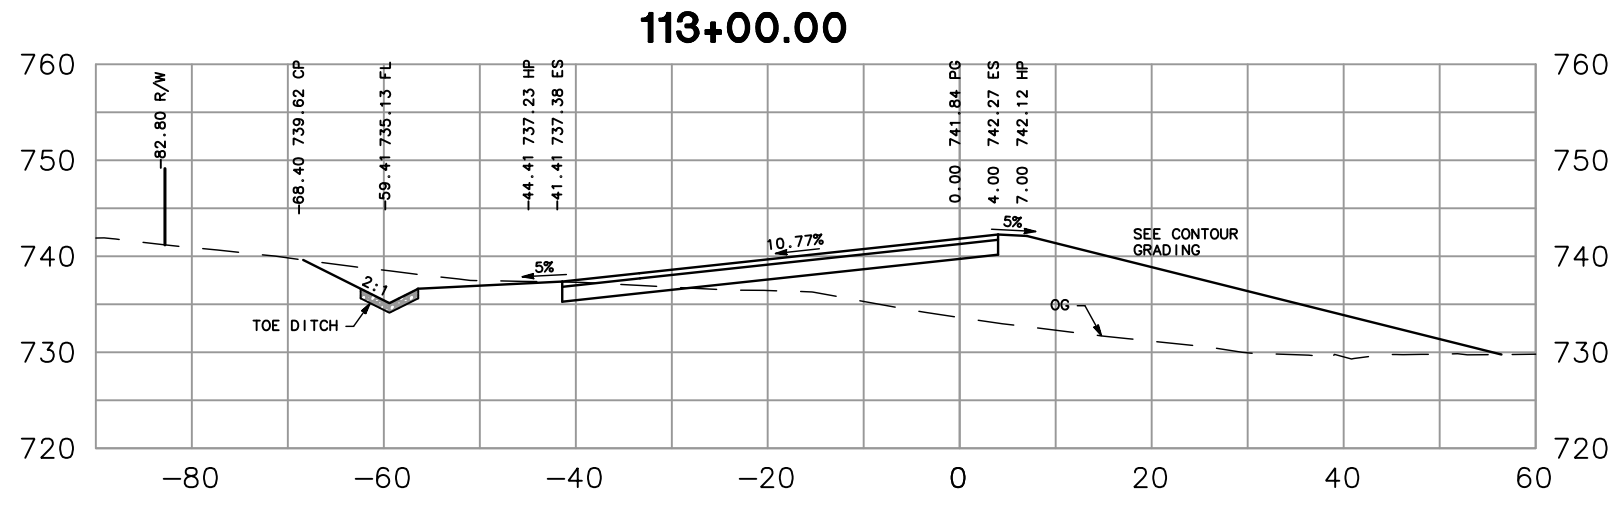

**SILVA VALLEY
GENERAL CROSS SECTIONS**

"W1" LINE

107+00.00

106+50.00

**SILVA VALLEY
GENERAL CROSS SECTIONS**

"W1" LINE

114+50.00

114+00.00

113+50.00

SILVA VALLEY GENERAL CROSS SECTIONS

"W1" LINE

**SILVA VALLEY
GENERAL CROSS SECTIONS**

"W1" LINE

**SILVA VALLEY
GENERAL CROSS SECTIONS**

"W1" LINE

**SILVA VALLEY
GENERAL CROSS SECTIONS**

"W1" LINE