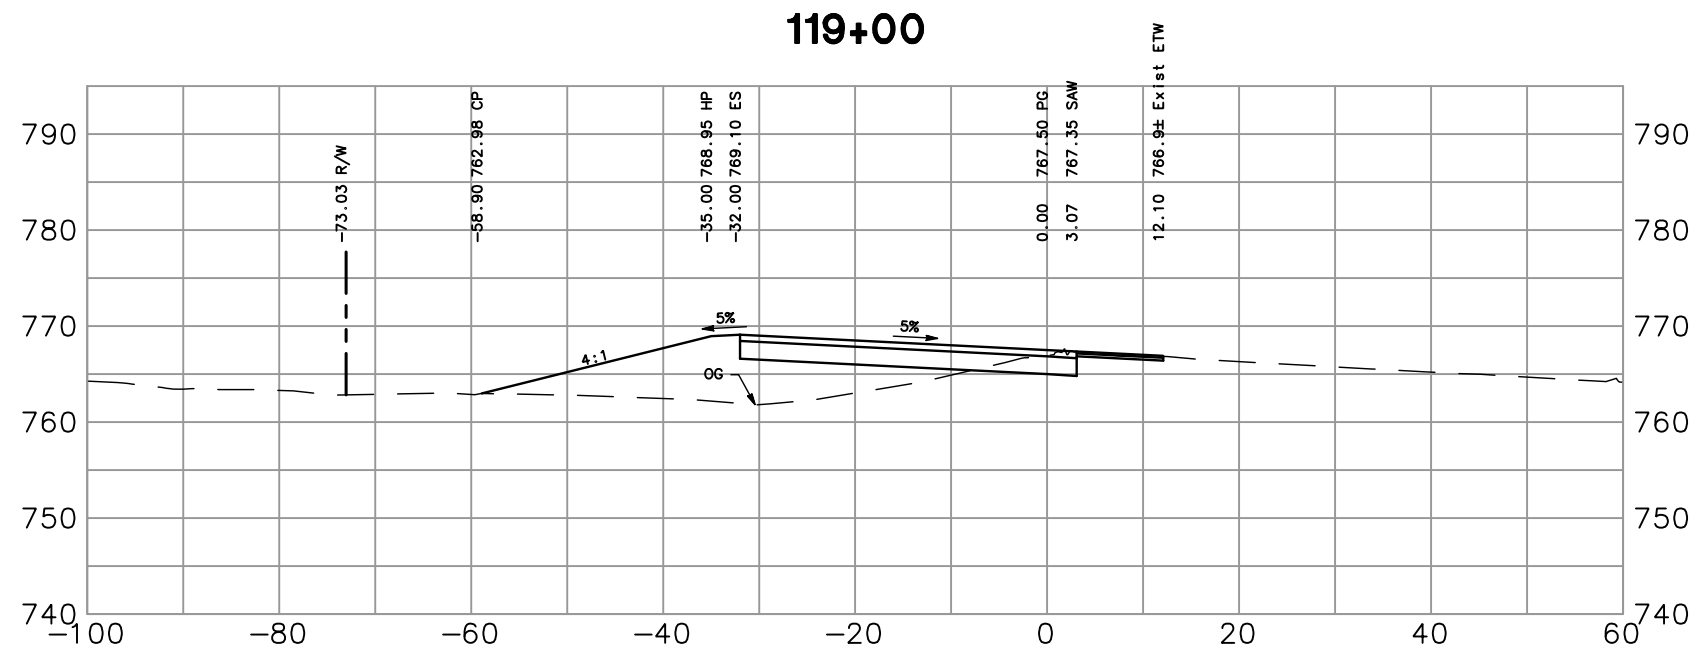

**SILVA VALLEY
GENERAL CROSS SECTIONS**

"W1" LINE

107+00.00

106+50.00

**SILVA VALLEY
GENERAL CROSS SECTIONS**

"W1" LINE

114+50.00

114+00.00

113+50.00

SILVA VALLEY GENERAL CROSS SECTIONS

"W1" LINE

**SILVA VALLEY
GENERAL CROSS SECTIONS**

"W1" LINE

**SILVA VALLEY
GENERAL CROSS SECTIONS**

"W1" LINE

**SILVA VALLEY
GENERAL CROSS SECTIONS**

"W1" LINE