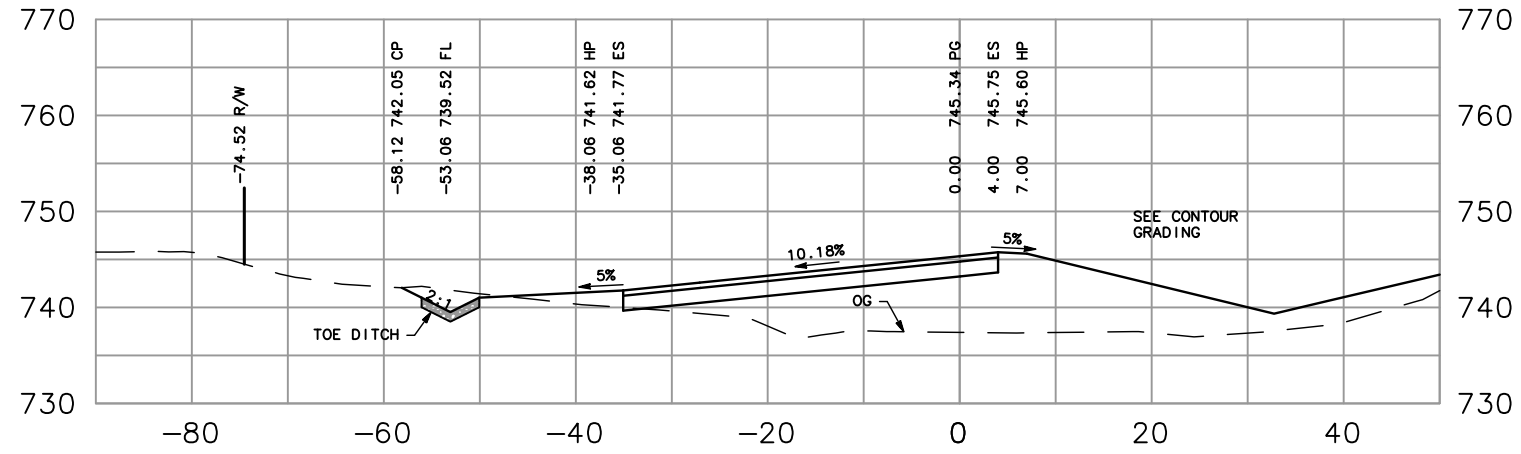

**SILVA VALLEY
GENERAL CROSS SECTIONS**

"W1" LINE

107+00.00

106+50.00

**SILVA VALLEY
GENERAL CROSS SECTIONS**

"W1" LINE

114+50.00

114+00.00

113+50.00

SILVA VALLEY GENERAL CROSS SECTIONS

"W1" LINE

**SILVA VALLEY
GENERAL CROSS SECTIONS**

"W1" LINE

**SILVA VALLEY
GENERAL CROSS SECTIONS**

"W1" LINE

**SILVA VALLEY
GENERAL CROSS SECTIONS**

"W1" LINE