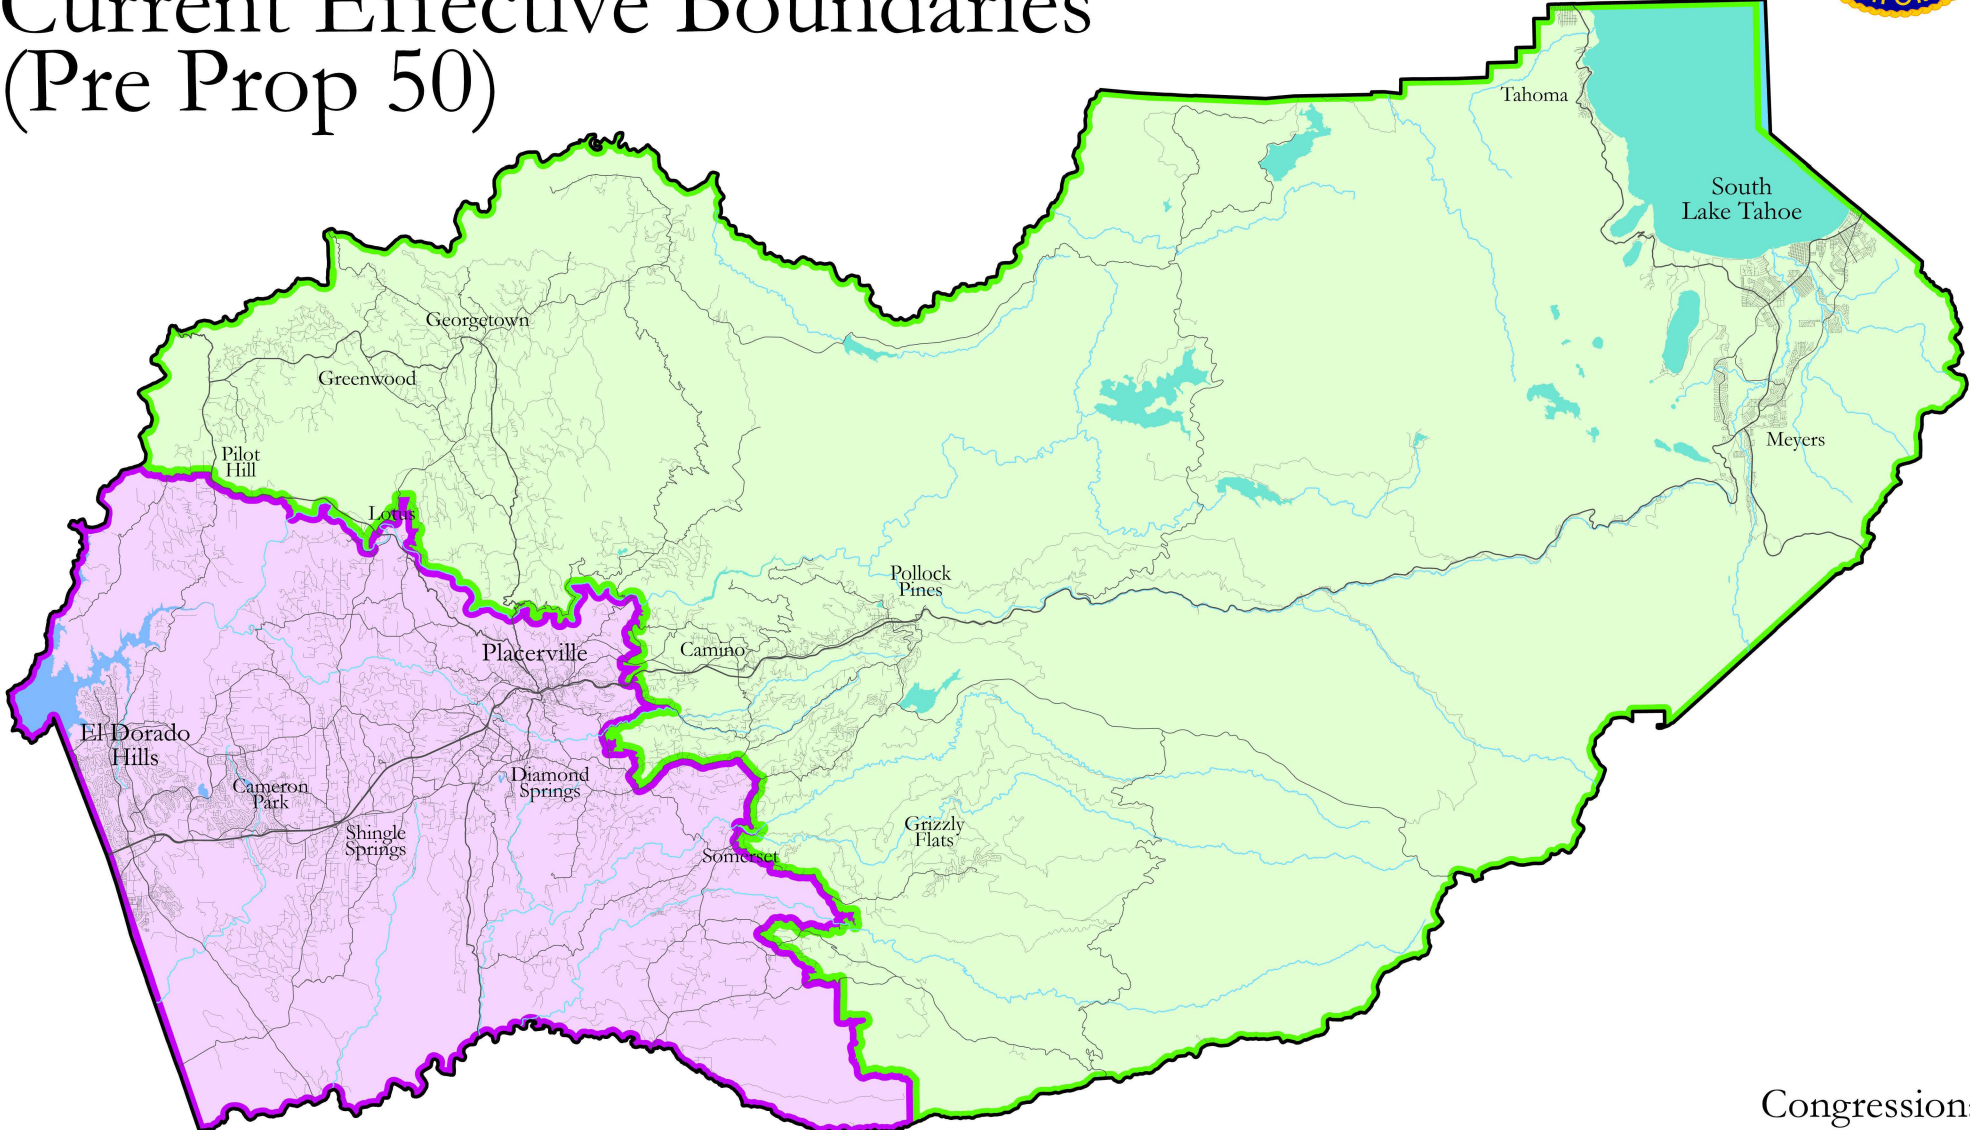

El Dorado County

Current Voting Boundaries (Post Prop 50)

 County
 Roads

 Lakes
 Rivers

Congressional District

-  3
-  5
-  7

El Dorado County

Current Effective Boundaries (Pre Prop 50)

County
Roads

Lakes
Rivers

Congressional District
3
5