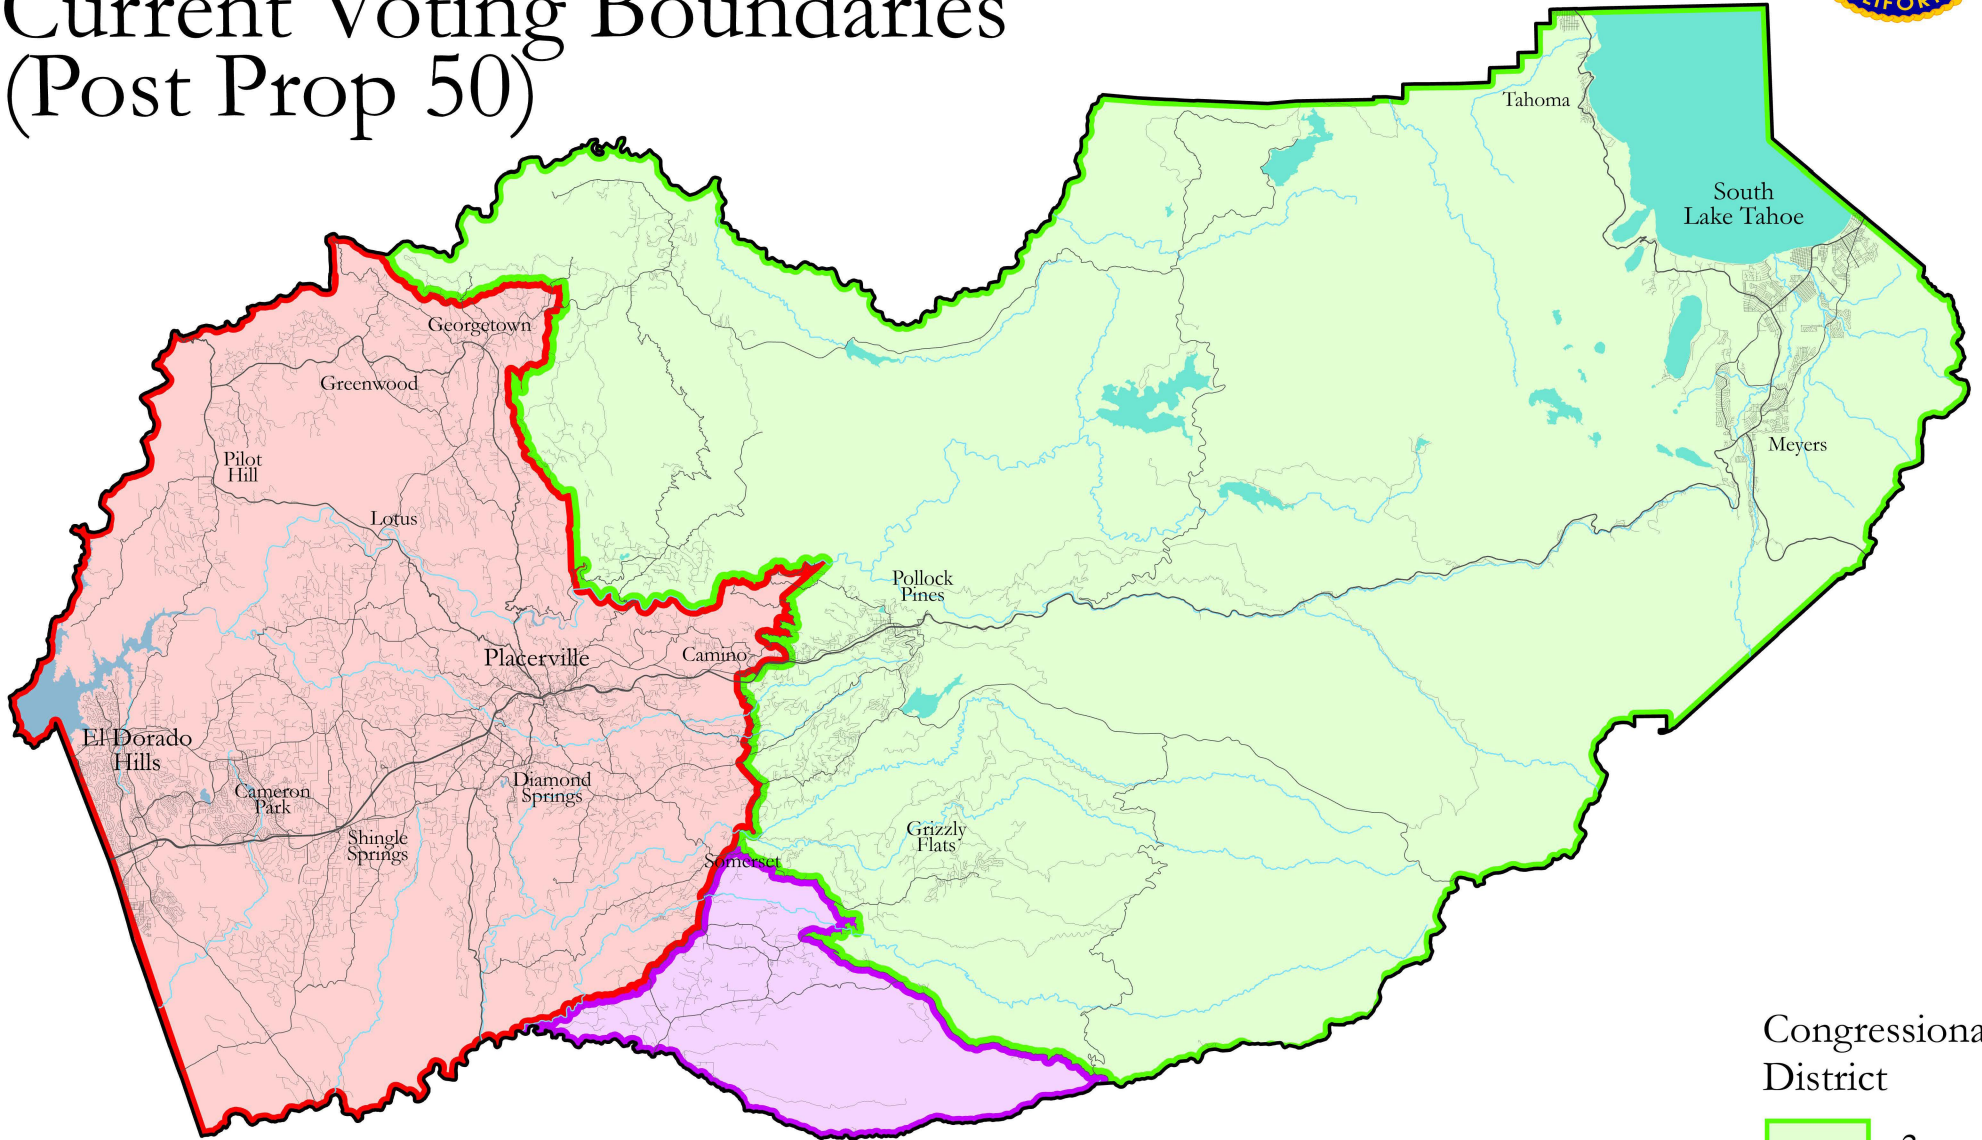

El Dorado County

Current Voting Boundaries (Post Prop 50)

 County
 Roads

 Lakes
 Rivers

Congressional District

-  3
-  5
-  7

El Dorado County

Current Effective Boundaries (Pre Prop 50)

County
Roads

Lakes
Rivers

Congressional District
3
5