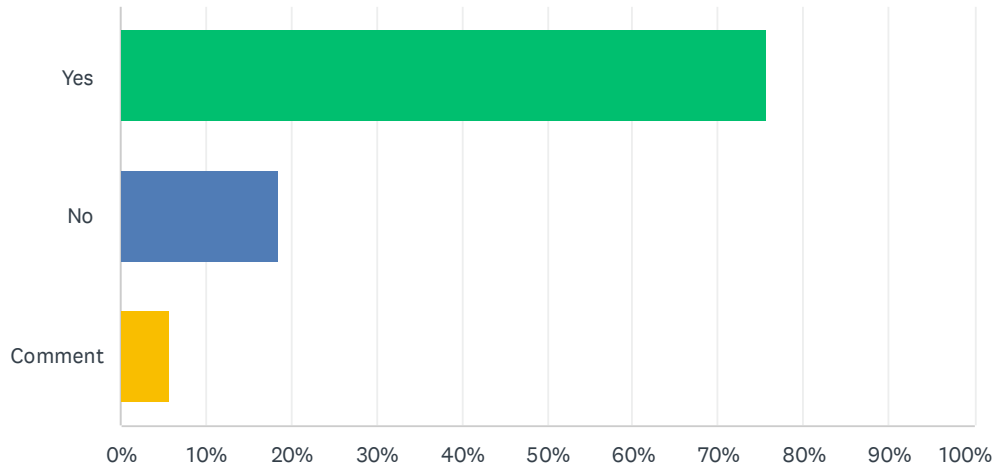

Answered: 4,479 Skipped: 80

ANSWER CHOICES	RESPONSES	
Yes	94.33%	4,225
No	5.67%	254
TOTAL		4,479

Q5 I prefer to vote in person.

Answered: 4,479 Skipped: 80

ANSWER CHOICES	RESPONSES	
Yes	31.68%	1,419
No	68.32%	3,060
TOTAL		4,479

Q6 I prefer to vote by mail.

Answered: 4,451 Skipped: 108

ANSWER CHOICES	RESPONSES	
Yes	71.29%	3,173
No	28.71%	1,278
TOTAL		4,451

Q7 I know how to contact the El Dorado County Elections Department.

Answered: 4,543 Skipped: 16

ANSWER CHOICES	RESPONSES	
Yes	75.65%	3,437
No	18.62%	846
Comment	5.72%	260
TOTAL		4,543