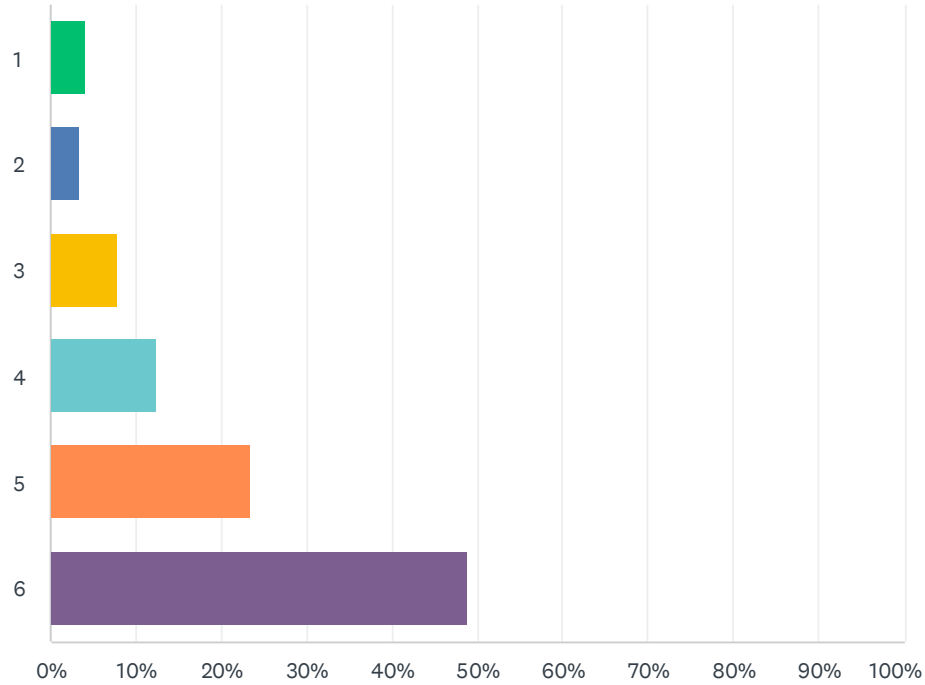

Q1 I trust the Elections process in El Dorado County. (1- Not at all, 6- Completely)

Answered: 4,534 Skipped: 25

ANSWER CHOICES	RESPONSES	
1	4.12%	187
2	3.46%	157
3	7.94%	360
4	12.28%	557
5	23.45%	1,063
6	48.74%	2,210
TOTAL		4,534

Q2 Did you know you can watch each step of the County Election/ballot process live or online?

Answered: 4,544 Skipped: 15

ANSWER CHOICES	RESPONSES	
Yes	28.24%	1,283
No	71.76%	3,261
TOTAL		4,544

Q3 I trust the National Elections process. (1- Not at all, 6- Completely)

Answered: 4,543 Skipped: 16

ANSWER CHOICES	RESPONSES	
1	18.82%	855
2	9.58%	435
3	10.15%	461
4	10.37%	471
5	17.13%	778
6	33.96%	1,543
TOTAL		4,543

Q4 I can easily find a Vote Center or Drop Box in El Dorado County.