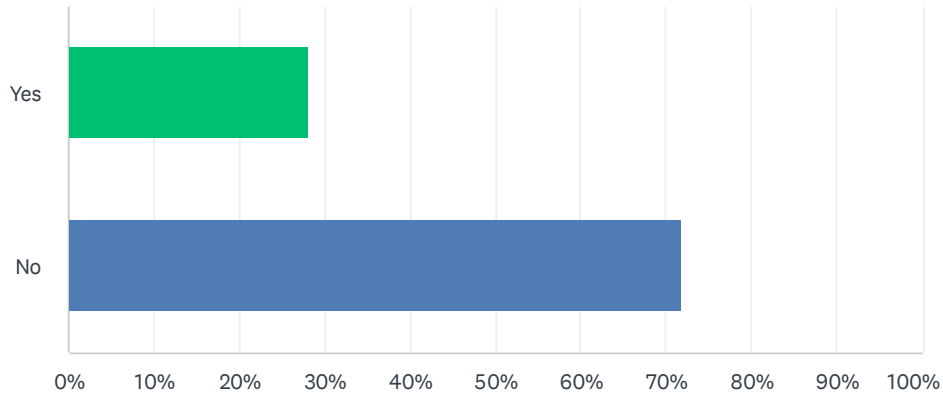

Q1 I trust the Elections process in El Dorado County. (1- Not at all, 6- Completely)

Answered: 4,534 Skipped: 25

ANSWER CHOICES	RESPONSES	
1	4.12%	187
2	3.46%	157
3	7.94%	360
4	12.28%	557
5	23.45%	1,063
6	48.74%	2,210
TOTAL		4,534

Q2 Did you know you can watch each step of the County Election/ballot process live or online?

Answered: 4,544 Skipped: 15

ANSWER CHOICES	RESPONSES	
Yes	28.24%	1,283
No	71.76%	3,261
TOTAL		4,544

Q3 I trust the National Elections process. (1- Not at all, 6- Completely)