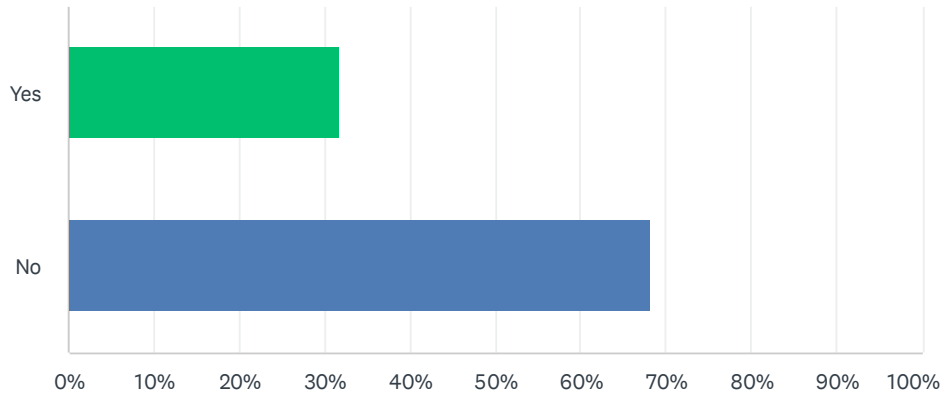

Answered: 4,543 Skipped: 16

ANSWER CHOICES	RESPONSES	
1	18.82%	855
2	9.58%	435
3	10.15%	461
4	10.37%	471
5	17.13%	778
6	33.96%	1,543
TOTAL		4,543

Q4 I can easily find a Vote Center or Drop Box in El Dorado County.

Answered: 4,479 Skipped: 80

ANSWER CHOICES	RESPONSES	
Yes	94.33%	4,225
No	5.67%	254
TOTAL		4,479

Q5 I prefer to vote in person.

Answered: 4,479 Skipped: 80

ANSWER CHOICES	RESPONSES	
Yes	31.68%	1,419
No	68.32%	3,060
TOTAL		4,479