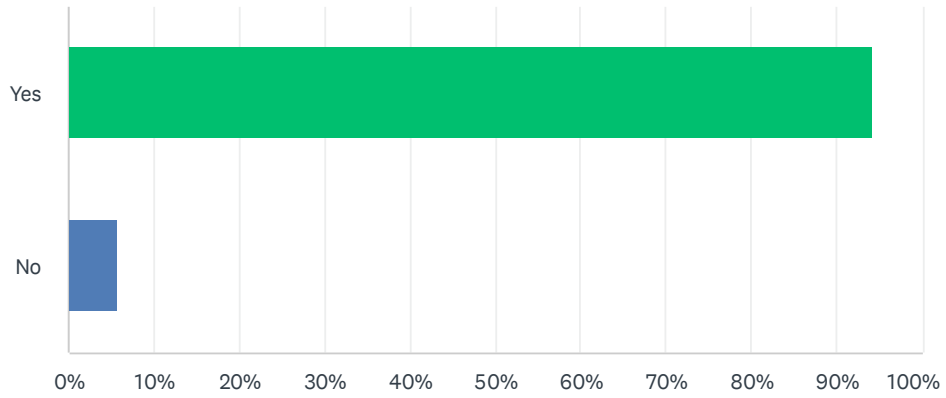

Q4 I can easily find a Vote Center or Drop Box in El Dorado County.

Answered: 4,479 Skipped: 80

ANSWER CHOICES	RESPONSES	
Yes	94.33%	4,225
No	5.67%	254
TOTAL		4,479