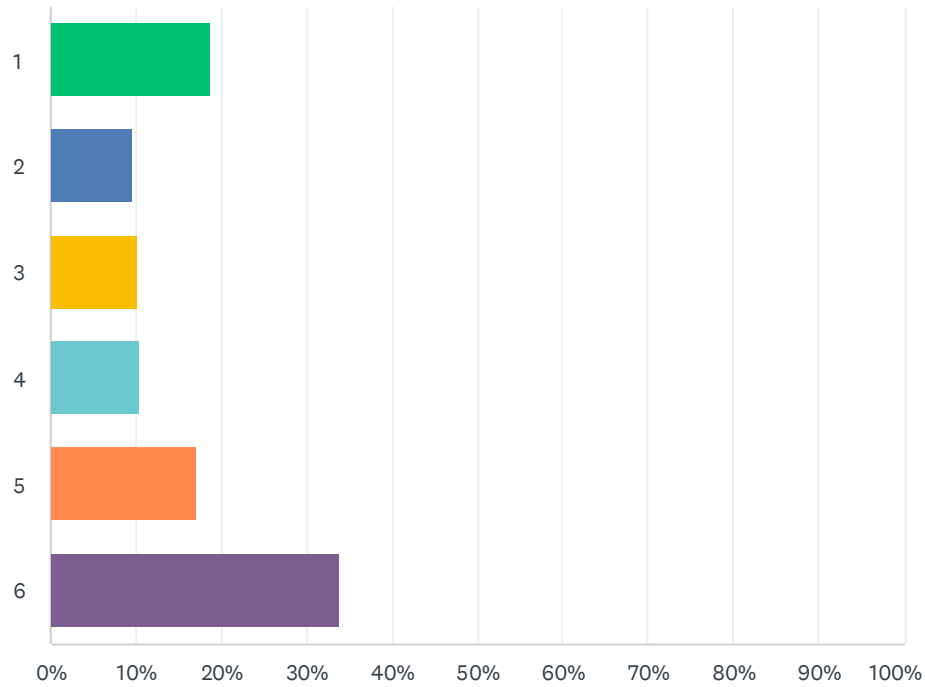

Q2 Did you know you can watch each step of the County Election/ballot process live or online?

Answered: 4,544 Skipped: 15

ANSWER CHOICES	RESPONSES	
Yes	28.24%	1,283
No	71.76%	3,261
TOTAL		4,544

Q3 I trust the National Elections process. (1- Not at all, 6- Completely)

Answered: 4,543 Skipped: 16

ANSWER CHOICES	RESPONSES	
1	18.82%	855
2	9.58%	435
3	10.15%	461
4	10.37%	471
5	17.13%	778
6	33.96%	1,543
TOTAL		4,543

Q4 I can easily find a Vote Center or Drop Box in El Dorado County.

Answered: 4,479 Skipped: 80

ANSWER CHOICES	RESPONSES	
Yes	94.33%	4,225
No	5.67%	254
TOTAL		4,479

Q5 I prefer to vote in person.

Answered: 4,479 Skipped: 80

ANSWER CHOICES	RESPONSES	
Yes	31.68%	1,419
No	68.32%	3,060
TOTAL		4,479