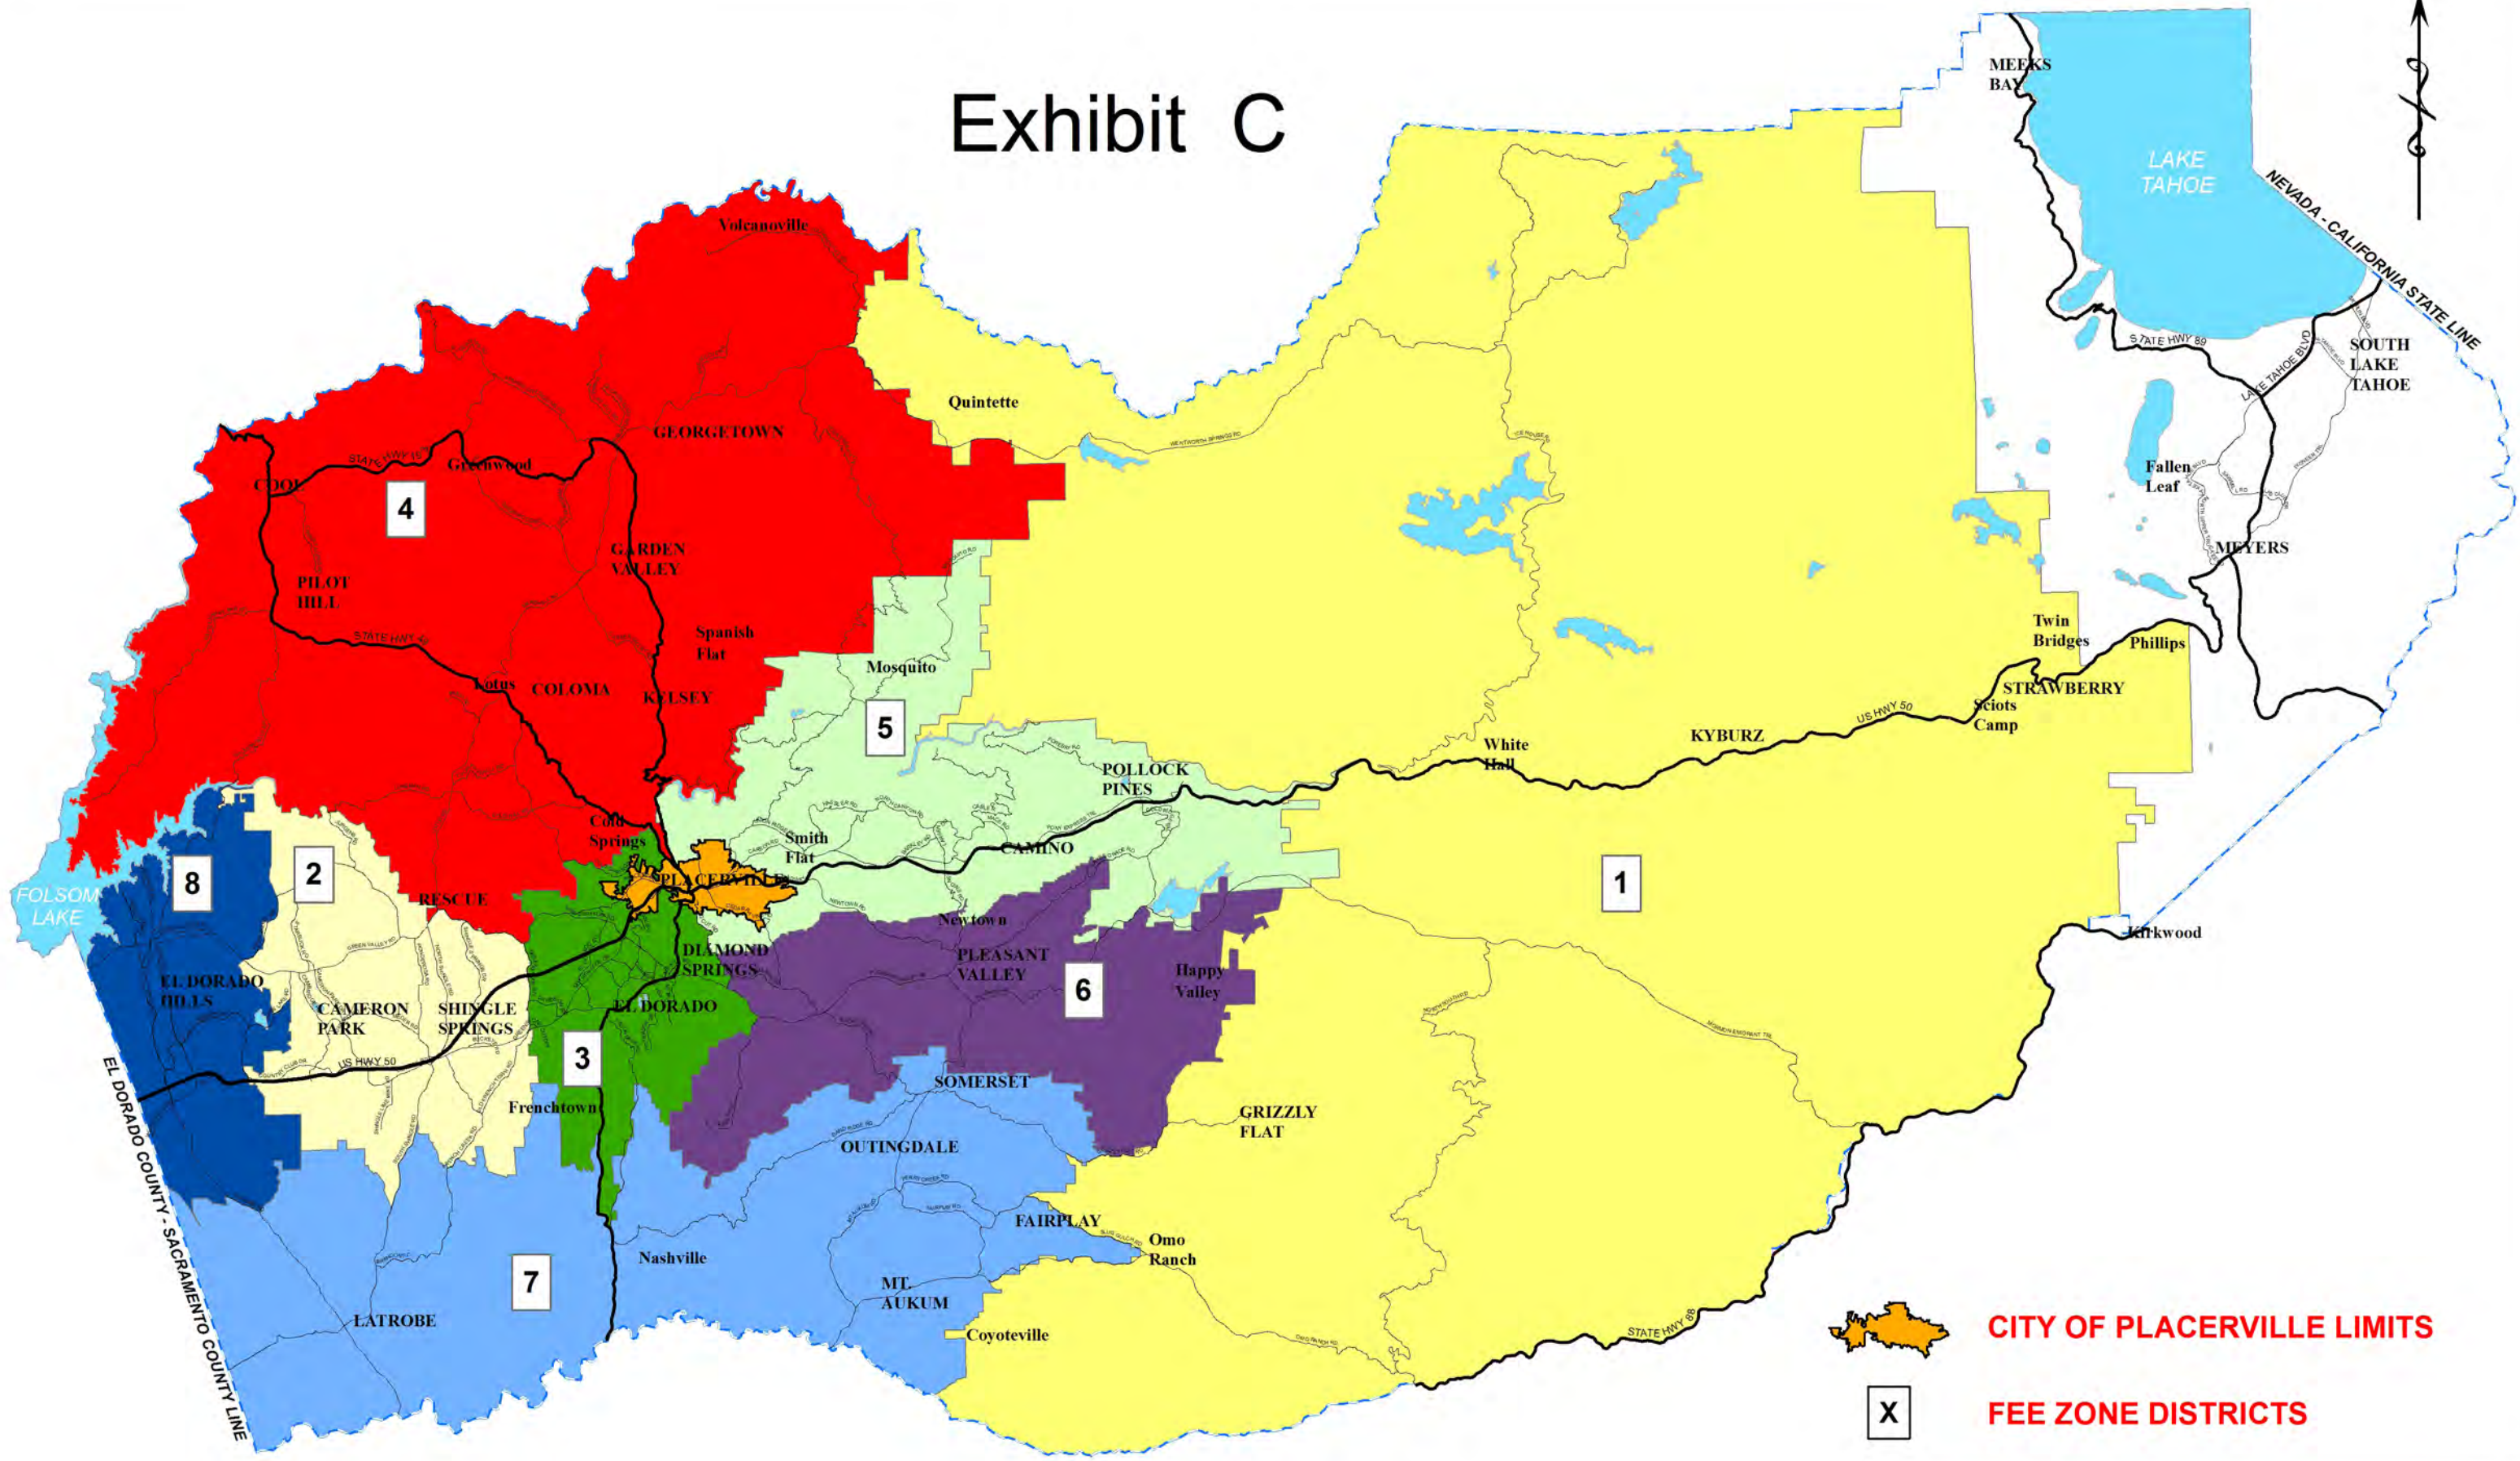

Exhibit C

 CITY OF PLACERVILLE LIMITS

 FEE ZONE DISTRICTS

EDC TIM FEE DISTRICTS

NOT TO SCALE

 EL DORADO COUNTY
DEPARTMENT OF TRANSPORTATION