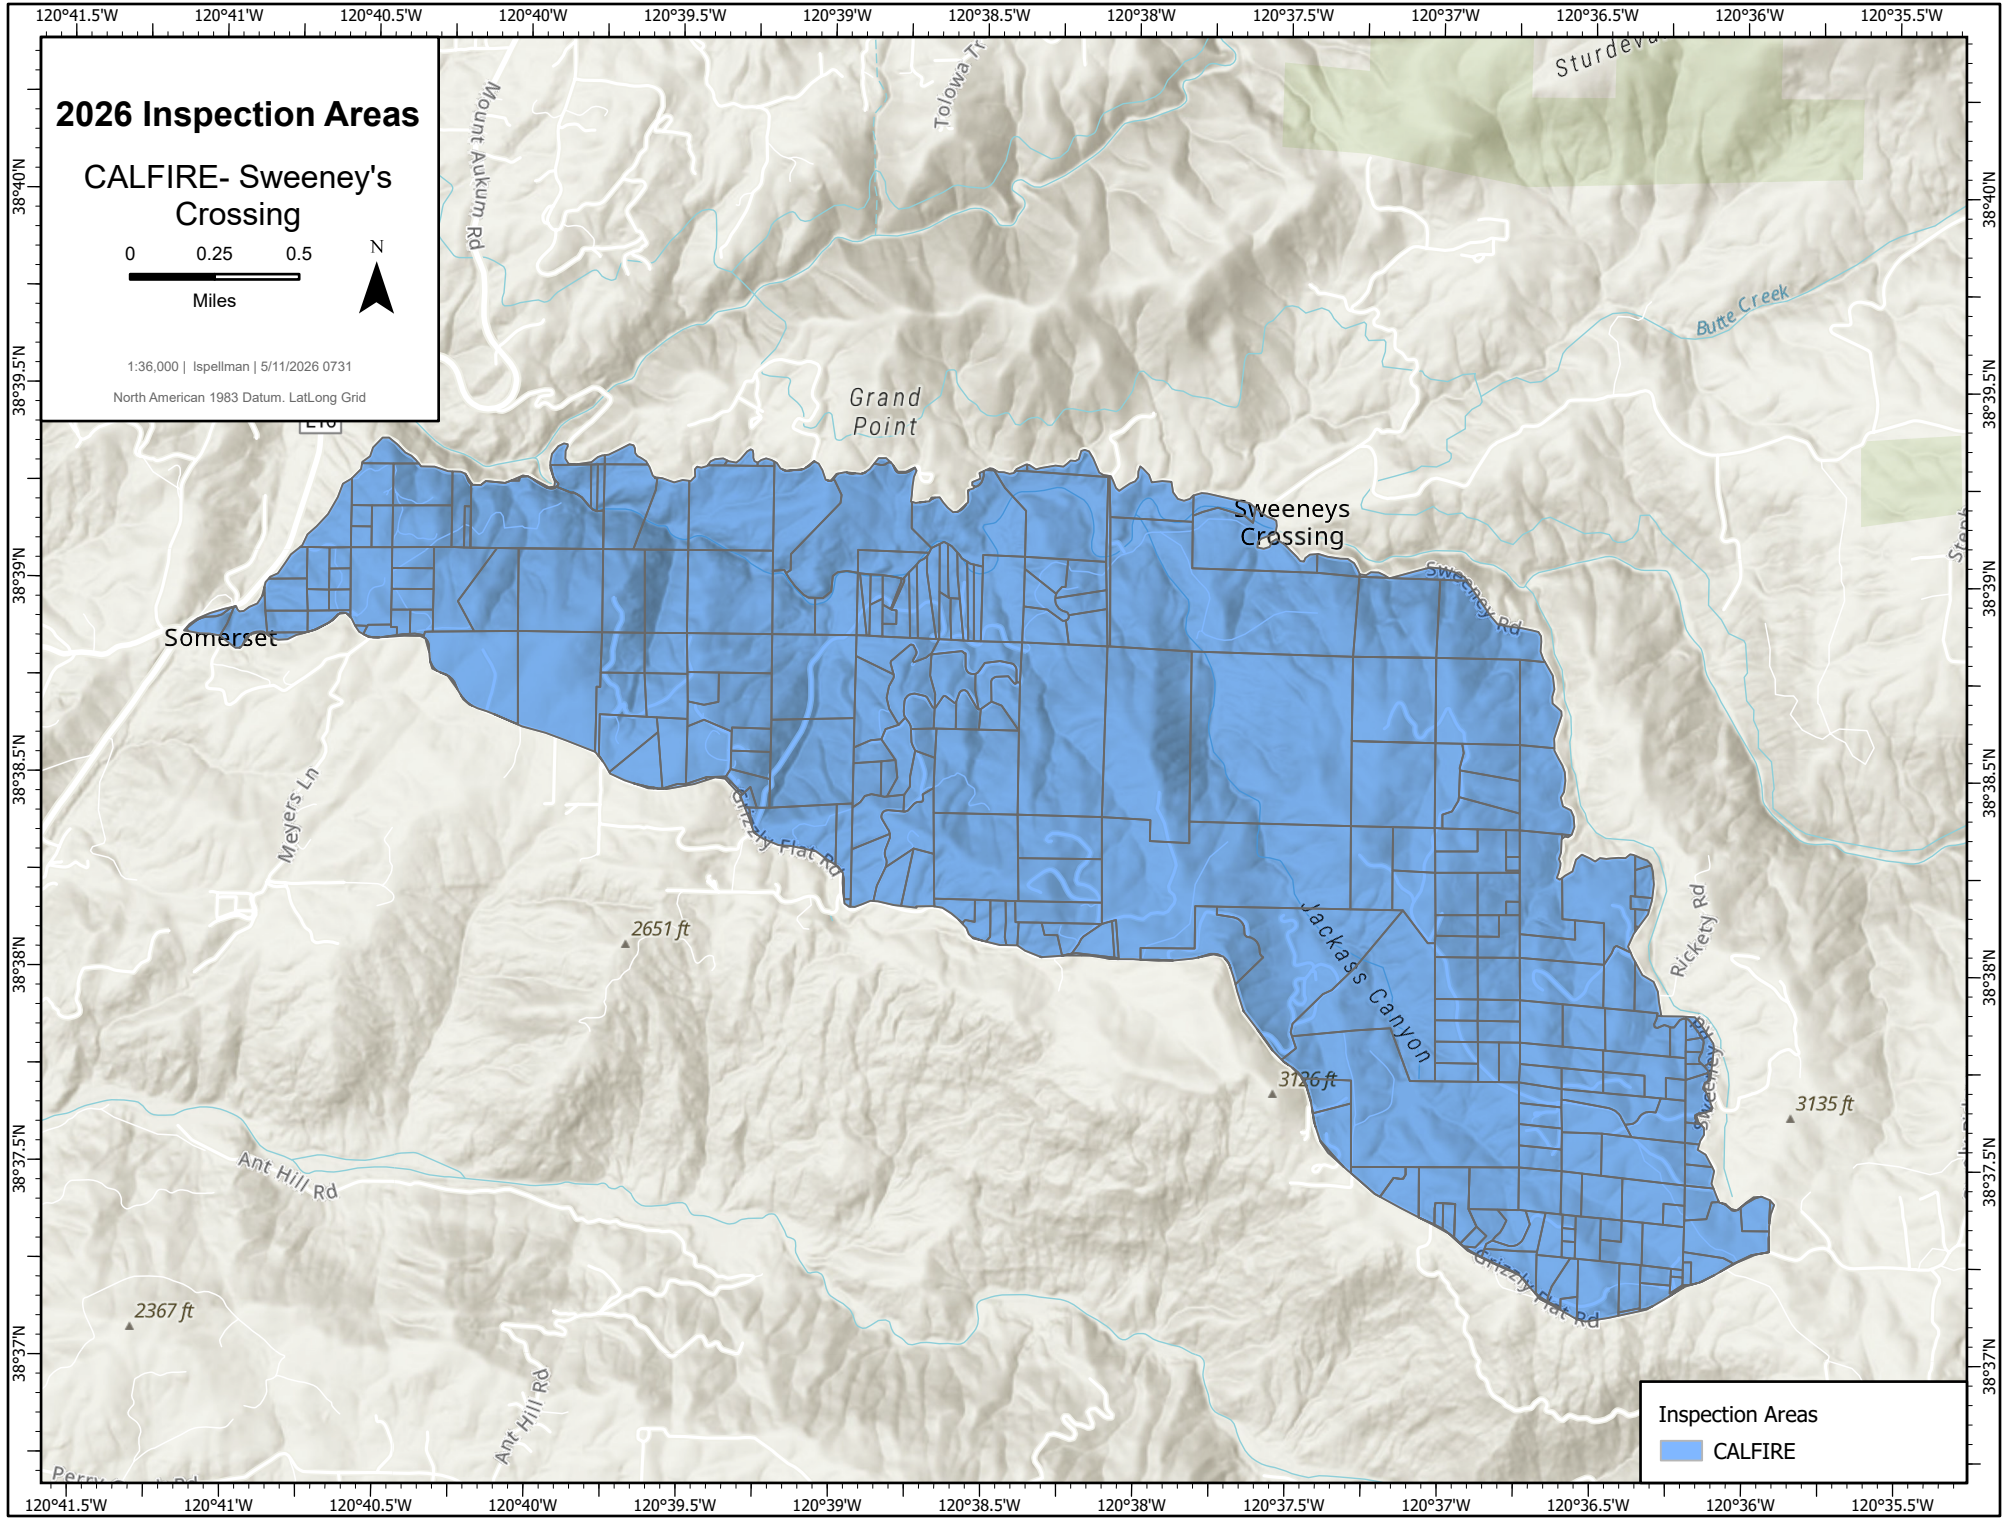

2026 Inspection Areas

CALFIRE- Sweeney's Crossing

1:36,000 | Ispellman | 5/11/2026 0731
North American 1983 Datum. Lat/Long Grid

Inspection Areas

- CALFIRE